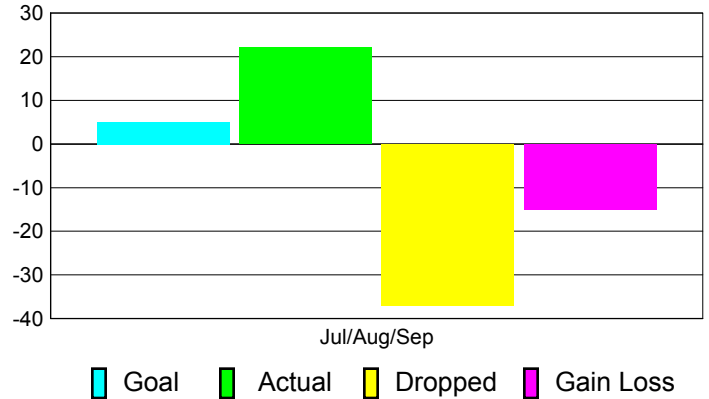

Membership Results 2012-2013

Goal, New, Dropped, Gain/Loss